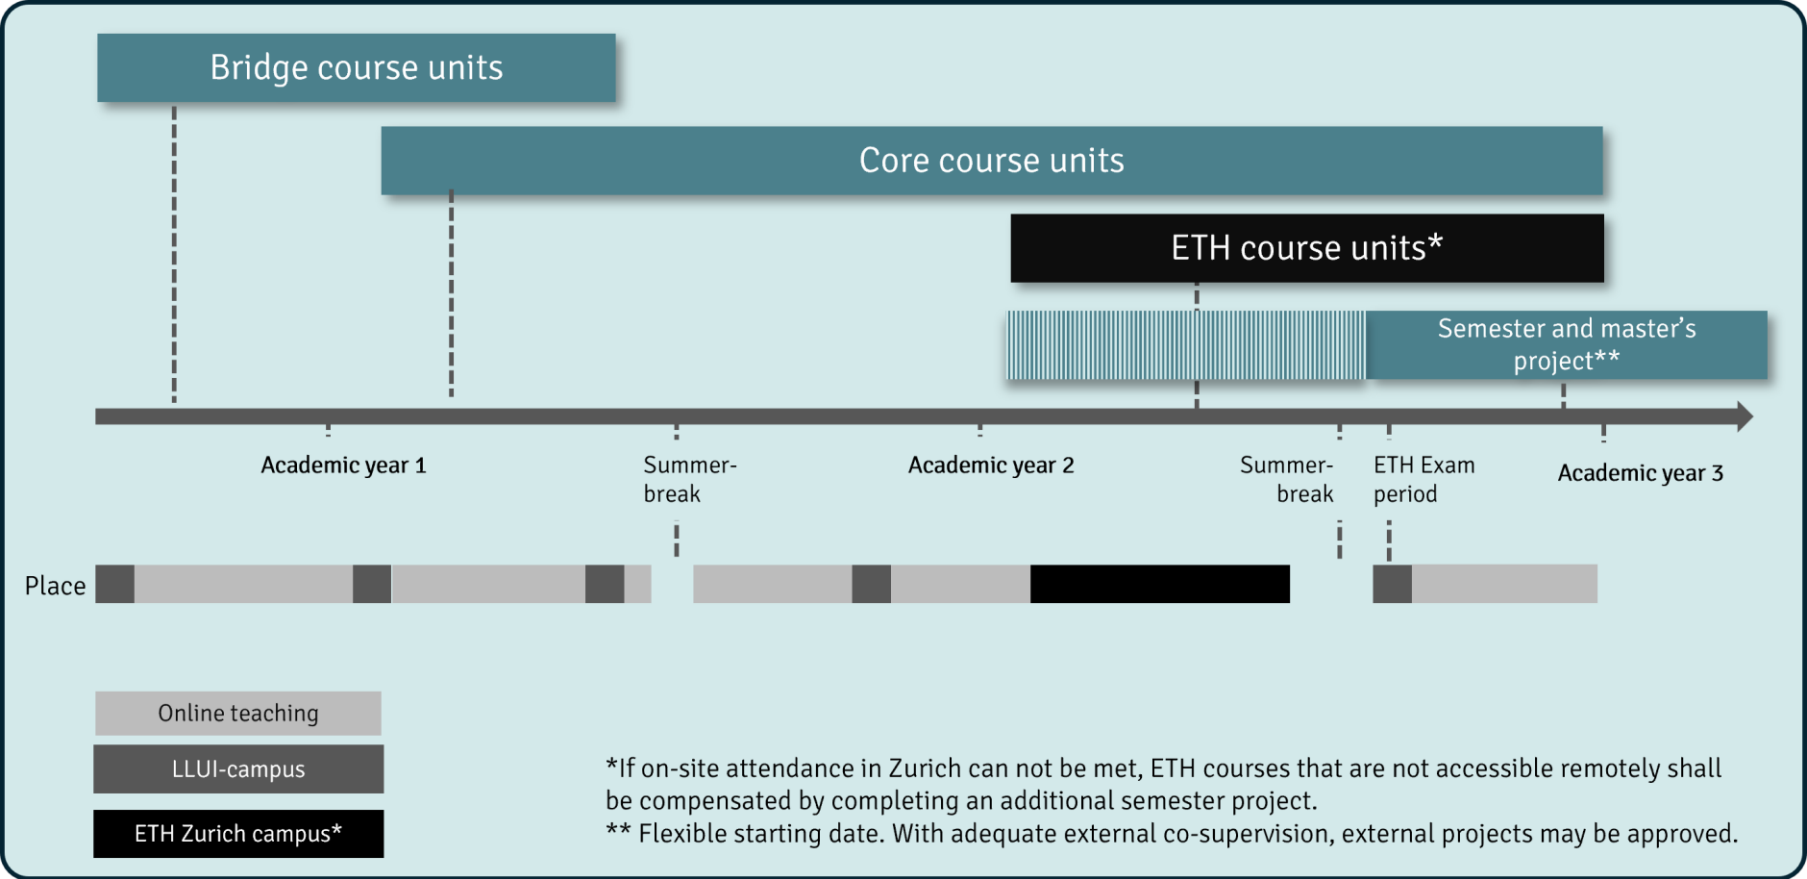

TIMELINE OVERVIEW

ACADEMIC CALENDAR 2026-2029

SEMESTER	WEEKS	DATE	LECTURE DAYS	FORMAT	PLACE
1. SEMESTER FALL 2026	38/39	14.09.2026 - 25.09.2026	MONDAY – FRIDAY	INTENSIVE COURSE WEEKS	VITZNAU
	40-50	28.09.2026 - 07.12.2026	MONDAY & TUESDAY	CLASSES	ONLINE
	↪ 50	8.12.2026	NO LECTURE ON TUESDAY	PUBLIC HOLIDAY	
	51	14.12.2026 & 15.12.2026	MONDAY & TUESDAY	ORAL EXAMS	VITZNAU*
	7	15.02.2027 - 19.02.2027	MONDAY – FRIDAY	WRITTEN EXAMS & WINTERWORKSHOP	VITZNAU
2. SEMESTER SPRING 2027	8	22.02.2027 - 26.02.2027	MONDAY – FRIDAY	INTENSIVE COURSE WEEK	VITZNAU
	9-21	01.03.2027 - 25.05.2027	MONDAY & TUESDAY	CLASSES	ONLINE
	↪ 13	29.03.2027 - 02.04.2027	NO LECTURES THIS WEEK	SWISS EASTER HOLIDAYS	
	↪ 20	17.5.2027	NO LECTURE ON MONDAY	PUBLIC HOLIDAY	
	22	31.05.2027 - 01.06.2027	MONDAY & TUESDAY	ORAL EXAMS	VITZNAU*
	24/25	14.06.2027 . 25.06.2027	MONDAY – FRIDAY	WRITTEN EXAMS & SUMMERWORKSHOP	VITZNAU

SUMMERBREAK